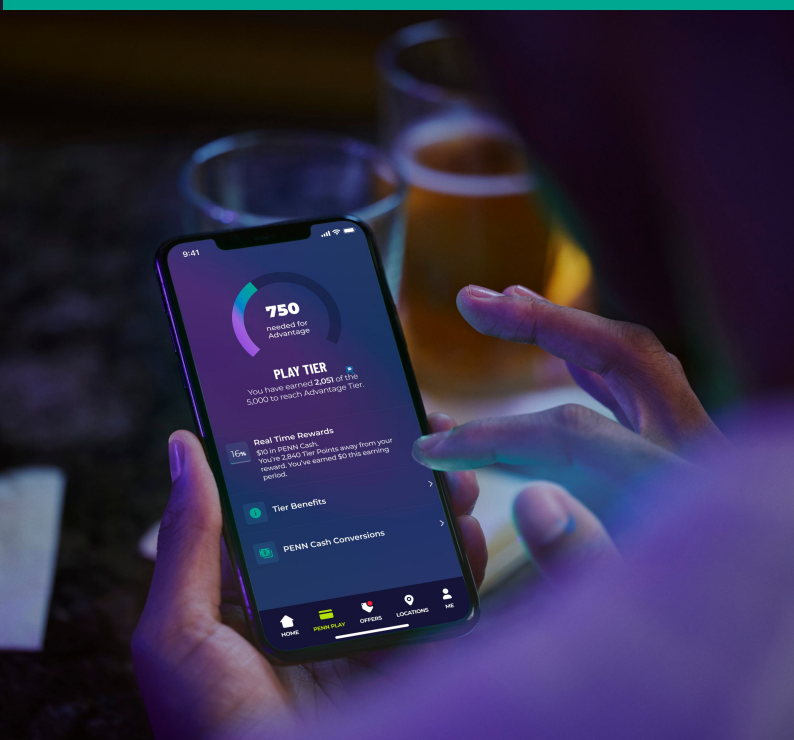

Get the app and start redeeming today

[Get the app](#)