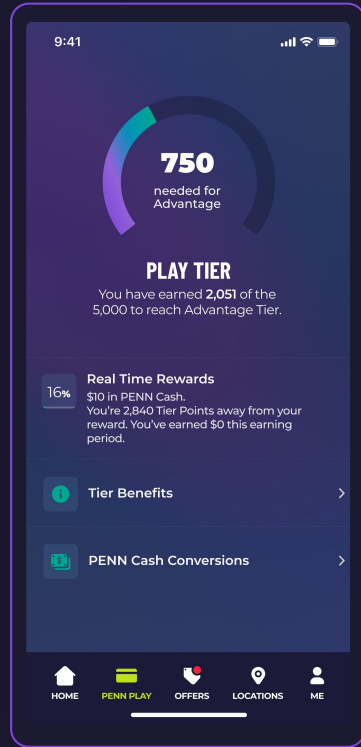

GOT THE APP YET?

Get it today and you'll get instant PENN Cash and 5MM in PENN Play Casino credits.

Membership made simple

Use the app to check your PENN Cash balance, use your PENN Wallet as a form of cashless payment, monitor your tier status, and redeem rewards — from anywhere at any time.

Fun at your fingertips

Whether you're booking a hotel room, scoring tickets to see your favorite artist, or reserving a table at one of our exciting restaurants, the PENN Play app makes it even easier to get access to the entertainment experiences you crave.