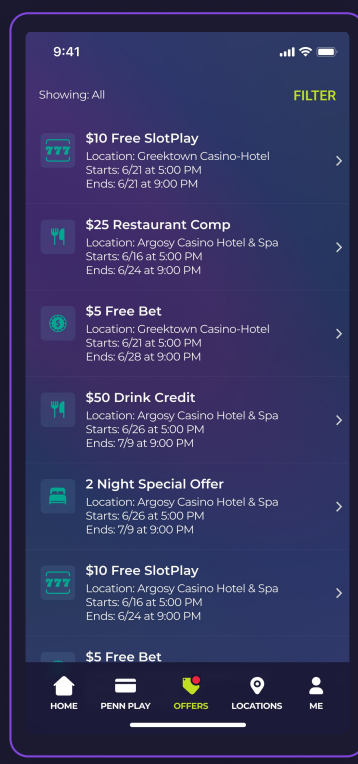

OFFERS

EXPERIENCES

PLAY

SHOP

Hi, Hector Martinez

$58.13 PENN Cash

2,854 Tier Points

TRACK. MANAGE. REDEEM.

With the PENN Play app, it's never been easier to find your everyday fun. Use the app to keep track of all your tier points, manage your PENN Cash, go cashless with the PENN Wallet, and unlock the latest in-app promotions. You can also redeem rewards, book hotel stays, and stay up to date on exclusive events — all in one place.

GOT THE APP YET?

Get it today and you'll get instant PENN Cash and 5MM in PENN Play Casino credits.

Membership made simple

Use the app to check your PENN Cash balance, use your PENN Wallet as a form of cashless payment, monitor your tier status, and redeem rewards — from anywhere at any time.

Fun at your fingertips

Whether you're booking a hotel room, scoring tickets to see your favorite artist, or reserving a table at one of our exciting restaurants, the PENN Play app makes it even easier to get access to the entertainment experiences you crave.

Make it personal

Stay up to date on the latest destination deals, exclusive events, and exciting new promotions — all tailored to you.

Download the app today and get instant PENN Cash and 5MM in PENN Play Casino credits

Get the app

UP NEXT:

See how you can maximize your rewards with our exciting partnerships and exclusive offers.

Follow us and never miss a chance to find your fun.

Argosy - Boomtown - Cactus Petes - M Resort - Margaritaville Plainridge Park - River City - Zia Park - 1st Jackpot

Terms | Unsubscribe
This email was sent by: PENN Entertainment
825 Berkshire Blvd # 200 Reading, PA, 19610-1247
If you do not wish to receive further emails from PENN Entertainment, Inc., unsubscribe here.
This message was intended for Mlv-seed Test-account 1X103370666, mlv-seedlist@pngaming.com.